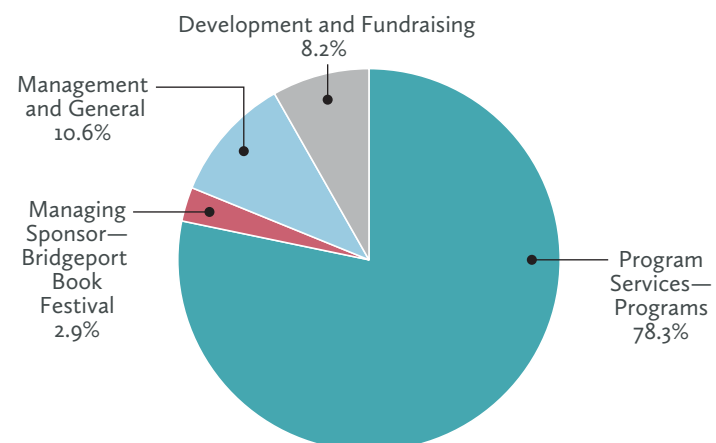

FUNCTIONAL EXPENSES

Program Services—Programs	$ 1,063,520
Managing Sponsor—Bridgeport Book Festival	39,274
Management and General	144,236
Development and Fundraising	111,868
Total Expenses	1,358,898
Increase in Net Assets	$ -178,386