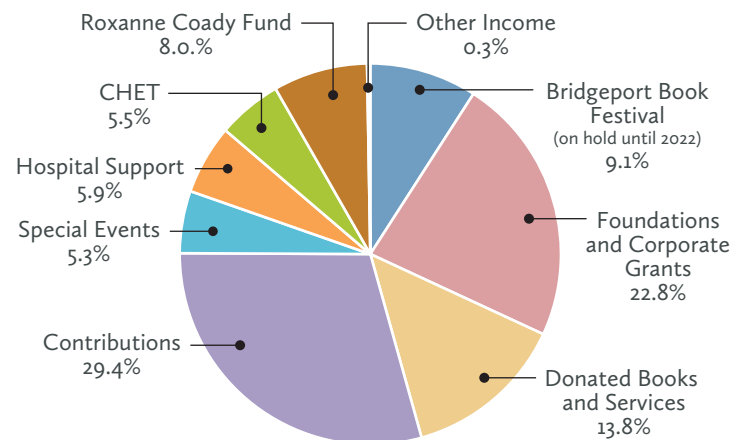

In Spring 2020, the Read to Grow board moved to establish the Roxanne J. Coady Fund for Children’s Literacy in a pooled investment fund held by The Community Foundation for Greater New Haven. Initial monies were raised as part of the 20th Anniversary Celebration, held in Fall 2019. Read to Grow receives investment income from the fund and has the ability to access the principal subject to a 60-day notice period.

Read to Grow applied for and received a first round Paycheck Protection Program (PPP) loan of $92,800 in Spring 2020.

Over 68,000 books were donated to Read to Grow.

We distributed over 148,000 books throughout the year, including 35,217 through our Books for Babies Newborn and Prenatal programs, and 113,354 through our Books for Kids programs.

Read to Grow received an unqualified, or clean, audit opinion for the 2019–2020 fiscal year from external auditors, Donald L. Perlroth & Company, CPAs.

This annual report is available online at www.readtogrow.org/about-us/annual-reports/

PUBLIC SUPPORT AND REVENUES

Bridgeport Book Festival (on hold until 2022)	$ 107,500
Foundations and Corporate Grants	269,170
Donated Books and Services	162,403
Contributions	347,149
Special Events	62,395
Hospital Support	69,580
CHET	64,560
Roxanne Coady Fund	94,543
Other Income	3,212
Total Public Support and Revenues	$ 1,180,512