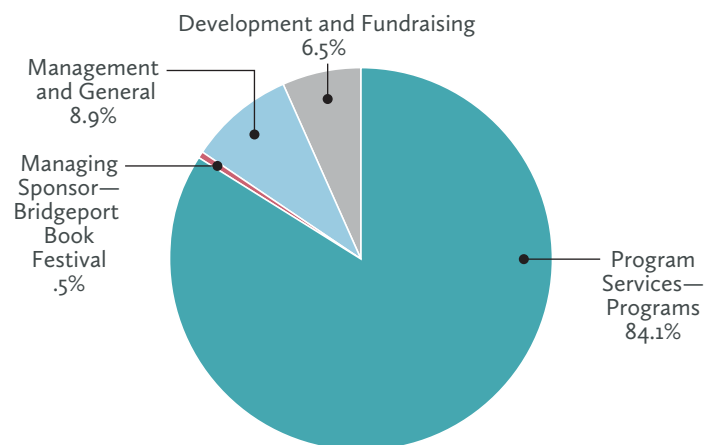

FUNCTIONAL EXPENSES

Program Services—Programs	$ 1,072,190
Managing Sponsor—Bridgeport Book Festival	6,267
Management and General	112,840
Development and Fundraising	83,154
Total Functional Expenses	1,274,451
Change in Net Assets	$ -297,560