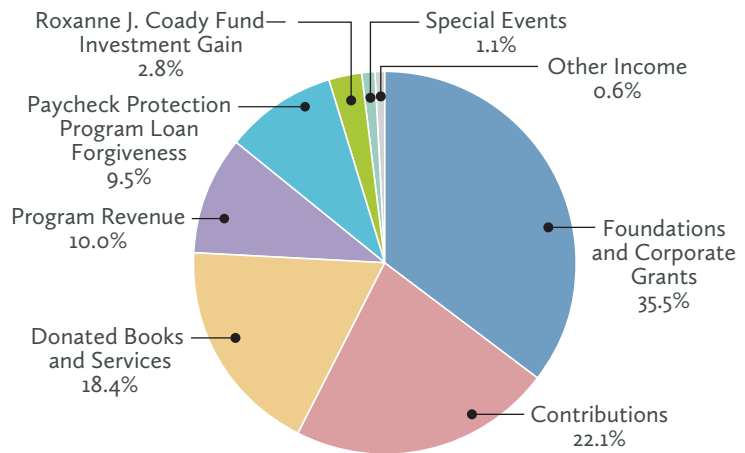

Read to Grow set a goal to raise \$10,000 through the Great Give, an annual giving event organized by the Community Foundation of Greater New Haven. Thanks to our committed supporters, Read to Grow raised over \$30,000 during 24 hours of giving in spring 2021.

The Roxanne J Coady Legacy Fund for Children’s Literacy saw a gain of \$26,851.

Read to Grow applied for and received a second-round Paycheck Protection Program (PPP) loan of \$109,348 and applied for and received full forgiveness of the loan in October 2021.

### PUBLIC SUPPORT AND OTHER REVENUES

Foundations and Corporate Grants	\$ 346,406
Contributions	216,090
Donated Books and Services	180,078
Program Revenue	97,280
Paycheck Protection Program Loan Forgiveness	92,800
Roxanne J. Coady Fund—Investment Gain	26,851
Special Events	11,207
Other Income	6,179
<b>Total Public Support and Other Revenues</b>	<b>\$ 976,891</b>